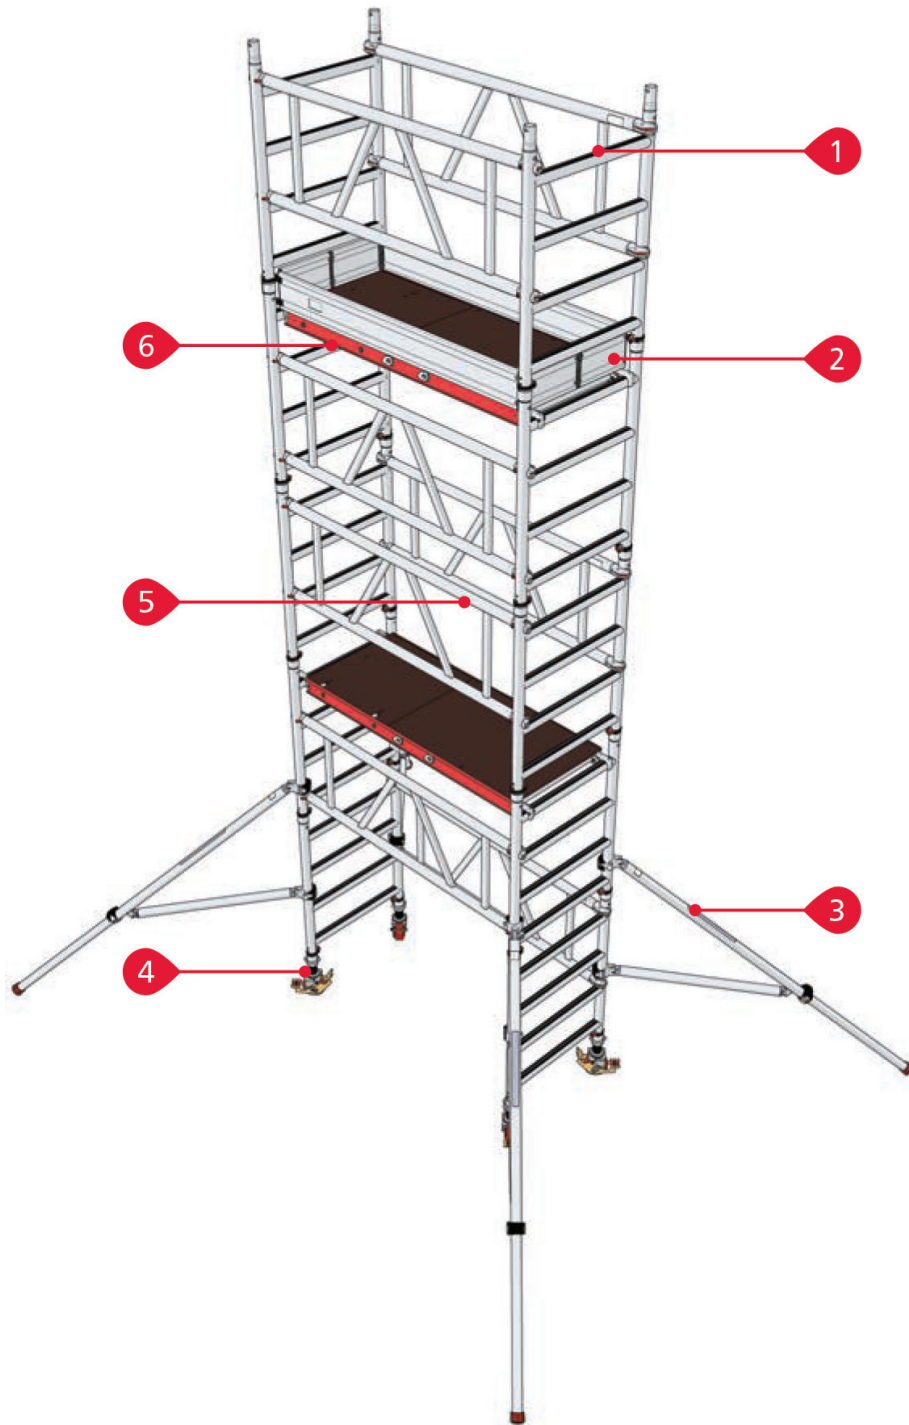

KNOW YOUR MI TOWER+

PARTS LISTING

1	4 RUNG FRAME	4	ADJUSTABLE LEG AND CASTOR
2	TOE BOARD	5	GUARDRAIL BRACE PANEL
3	TELESCOPIC STABILISER	6	HATCH PLATFORM